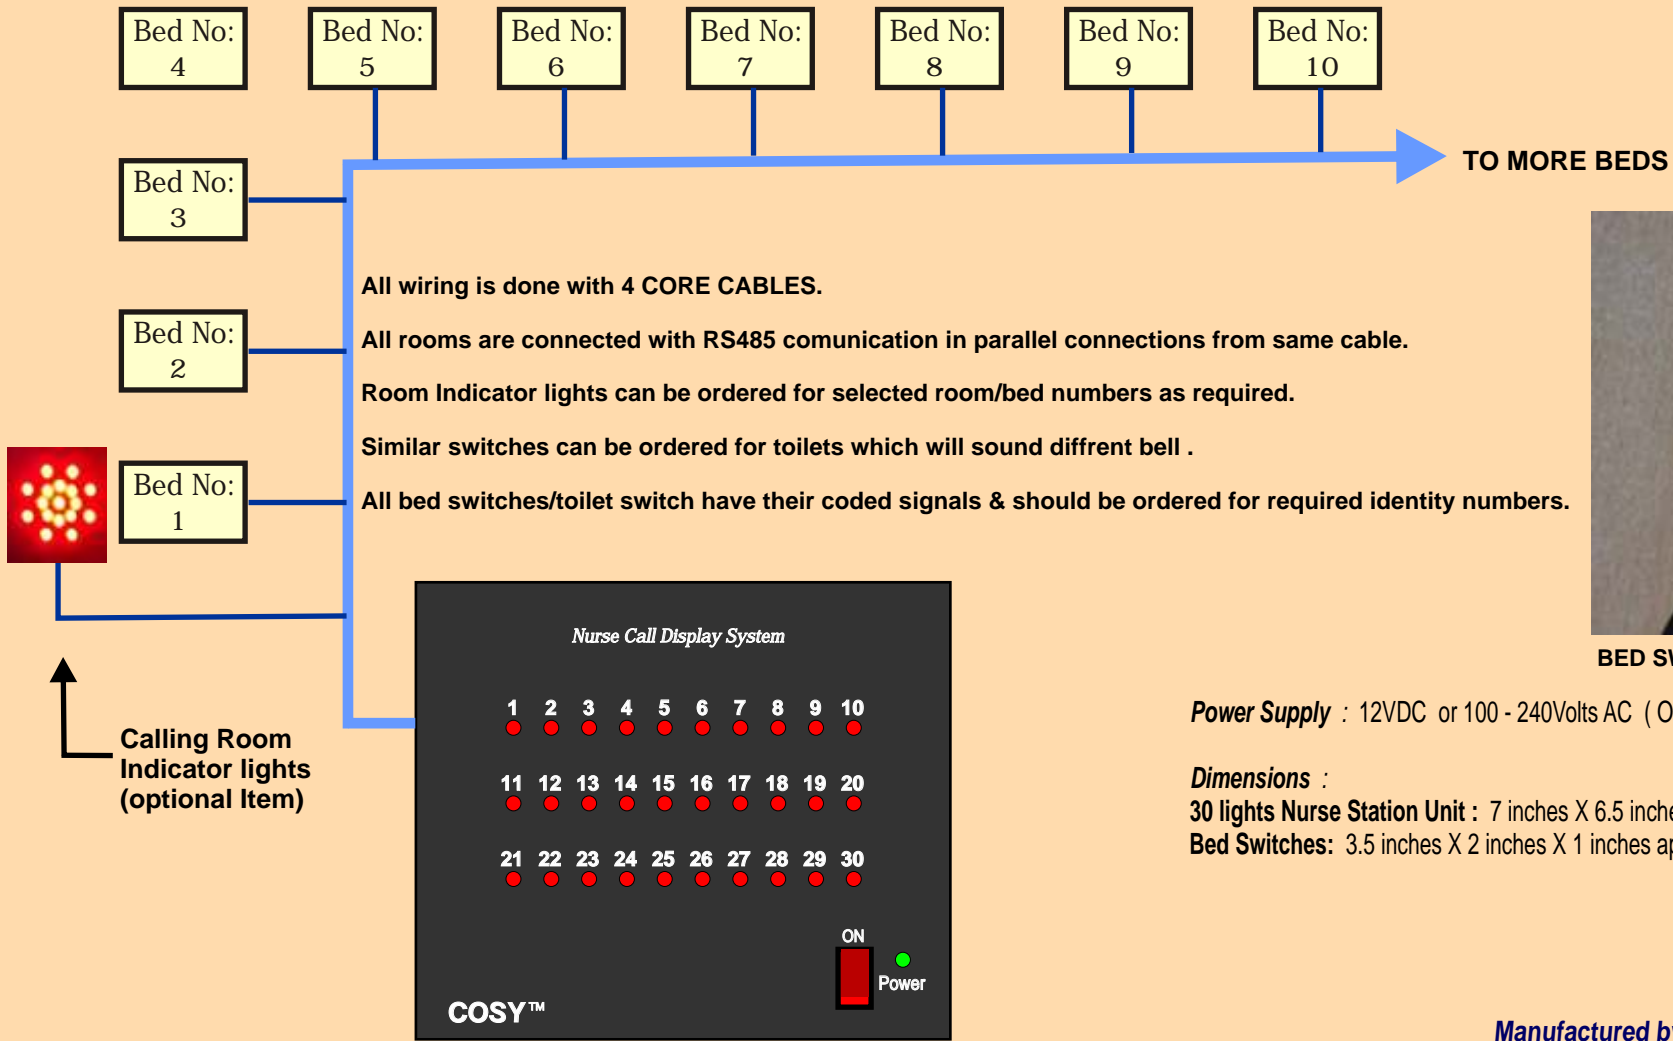

Nurse Call Bell System

COSY™

All wiring is done with 4 CORE CABLES.
 All rooms are connected with RS485 communication in parallel connections from same cable.
 Room Indicator lights can be ordered for selected room/bed numbers as required.
 Similar switches can be ordered for toilets which will sound different bell .
 All bed switches/toilet switch have their coded signals & should be ordered for required identity numbers.

BED SWITCH WITH CALL & RESET BUTTONS

Power Supply : 12VDC or 100 - 240Volts AC (Option to connect 12 V 7.5AH Battery for Backup)

Dimensions :
 30 lights Nurse Station Unit : 7 inches X 6.5 inches X 2.5 inches appx.
 Bed Switches: 3.5 inches X 2 inches X 1 inches appx.